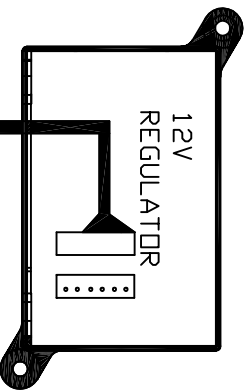

# INSTALLATION GUIDE < TO CIGARETTE LIGHTER OUTLET >

TO CIGARETTE LIGHTER OUTLET

CIGARETTE LIGHTER OUTLET

POWER SWITCH < TO MAIN BOARD >

12V REGULATOR < 4 WIRE >

POWER SWITCH < FROM FRONT PANEL >