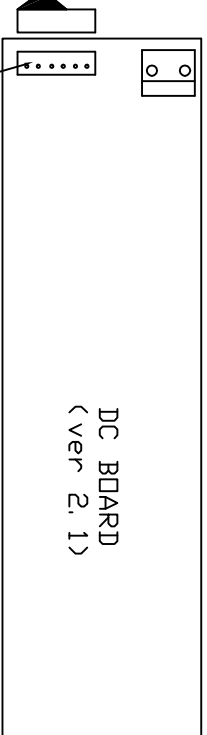

# INSTALLATION GUIDE < TO CIGARETTE LIGHTER OUTLET >

TO CIGARETTE LIGHTER OUTLET

CIGARETTE LIGHTER OUTLET

POWER SWITCH < TO MAIN BOARD >

12V REGULATOR < 4 WIRE >

POWER SWITCH < FROM FRONT PANEL >