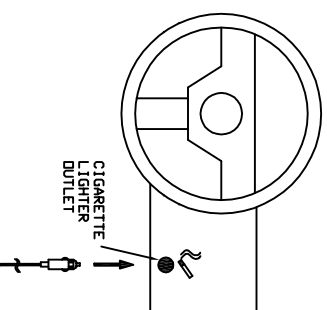

# INSTALLATION GUIDE < TO CIGARETTE LIGHTER OUTLET >

TO CIGARETTE LIGHTER OUTLET

CIGARETTE LIGHTER OUTLET

POWER SWITCH < TO MAIN BOARD >

12V REGULATOR < 4 WIRE >

POWER SWITCH < FROM FRONT PANEL >